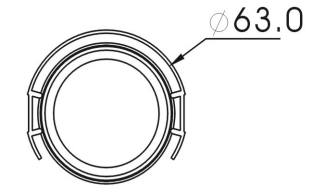

CAMERIO IR Cameras Dimensions (mm)

SF281 / SF281S