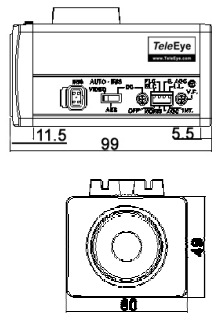

TeleEye CCD / Pinhole Cameras Dimensions (mm)

SF310 / SF332

SF360 / SF365 / SF370

SF0373F

SF031 / SF037

SF039M

TeleEye Lens

MODEL	TE358A	TE358AIR	TE2810A	TE550A	TE550AIR
		 IR (Infrared)			 IR (Infrared)
Focal Length	f = 3.5 ~ 8mm	f = 3.5 ~ 8mm	f = 2.8 ~ 10mm	f = 5 ~ 50mm	f = 5 ~ 50mm
View Angle (1/3")	35.4° ~ 80.7°	35.4° ~ 80.7°	28.3° ~ 93.7°	5.5° ~ 51.7°	5.5° ~ 51.7°
Iris	Auto	Auto	Auto	Auto	Auto
F/No	F/1.4	F/1.4	F/1.4	F/1.7	F/1.7
Dimension (mm)	49.5 (L) x 39 (W) x 45 (H)	45.8 (L) x 39 (W) x 45 (H)	60.3 (L) x 40 (W) x 46 (H)	66 (L) x 44.5 (W) x 50.8 (H)	66.2 (L) x 44.5 (W) x 50.8 (H)
Weight (g)	57	65	61	140	157