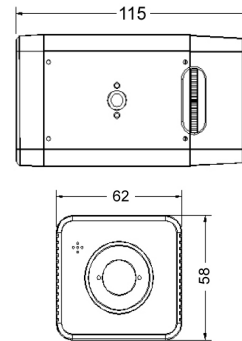

TeleEye CCD / Pinhole Cameras Dimensions (mm)

SF310 / SF332

SF360 / SF365 / SF370

SF0373F

SF031 / SF037

SF039M

TeleEye Lens

MODEL	TE358A	TE358AIR	TE2810A	TE550A	TE550AIR
		 IR (Infrared)			 IR (Infrared)
Focal Length	f = 3.5 ~ 8mm	f = 3.5 ~ 8mm	f = 2.8 ~ 10mm	f = 5 ~ 50mm	f = 5 ~ 50mm
View Angle (1/3")	35.4° ~ 80.7°	35.4° ~ 80.7°	28.3° ~ 93.7°	5.5° ~ 51.7°	5.5° ~ 51.7°
Iris	Auto	Auto	Auto	Auto	Auto
F/No	F/1.4	F/1.4	F/1.4	F/1.7	F/1.7
Dimension (mm)	49.5 (L) x 39 (W) x 45 (H)	45.8 (L) x 39 (W) x 45 (H)	60.3 (L) x 40 (W) x 46 (H)	66 (L) x 44.5 (W) x 50.8 (H)	66.2 (L) x 44.5 (W) x 50.8 (H)
Weight (g)	57	65	61	140	157