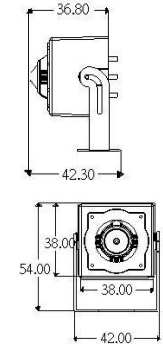

TeleEye CCD / Pinhole Cameras Dimensions (mm)

SF310 / SF332

SF360 / SF365 / SF370

SF0373F

SF031 / SF037

SF039M

TeleEye Lens

MODEL	TE358A	TE358AIR	TE2810A	TE550A	TE550AIR
		 IR (Infrared)			 IR (Infrared)
Focal Length	f = 3.5 ~ 8mm	f = 3.5 ~ 8mm	f = 2.8 ~ 10mm	f = 5 ~ 50mm	f = 5 ~ 50mm
View Angle (1/3")	35.4° ~ 80.7°	35.4° ~ 80.7°	28.3° ~ 93.7°	5.5° ~ 51.7°	5.5° ~ 51.7°
Iris	Auto	Auto	Auto	Auto	Auto
F/No	F/1.4	F/1.4	F/1.4	F/1.7	F/1.7
Dimension (mm)	49.5 (L) x 39 (W) x 45 (H)	45.8 (L) x 39 (W) x 45 (H)	60.3 (L) x 40 (W) x 46 (H)	66 (L) x 44.5 (W) x 50.8 (H)	66.2 (L) x 44.5 (W) x 50.8 (H)
Weight (g)	57	65	61	140	157