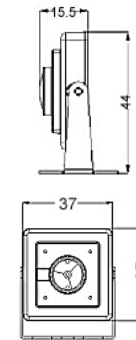

TeleEye CCD / Pinhole Cameras Dimensions (mm)

SF310 / SF332

SF360 / SF365 / SF370

SF0373F

SF031 / SF037

SF039M

TeleEye Lens

MODEL	TE358A	TE358AIR	TE2810A	TE550A	TE550AIR
		 IR (Infrared)			 IR (Infrared)
Focal Length	f = 3.5 ~ 8mm	f = 3.5 ~ 8mm	f = 2.8 ~ 10mm	f = 5 ~ 50mm	f = 5 ~ 50mm
View Angle (1/3")	35.4° ~ 80.7°	35.4° ~ 80.7°	28.3° ~ 93.7°	5.5° ~ 51.7°	5.5° ~ 51.7°
Iris	Auto	Auto	Auto	Auto	Auto
F/No	F/1.4	F/1.4	F/1.4	F/1.7	F/1.7
Dimension (mm)	49.5 (L) x 39 (W) x 45 (H)	45.8 (L) x 39 (W) x 45 (H)	60.3 (L) x 40 (W) x 46 (H)	66 (L) x 44.5 (W) x 50.8 (H)	66.2 (L) x 44.5 (W) x 50.8 (H)
Weight (g)	57	65	61	140	157