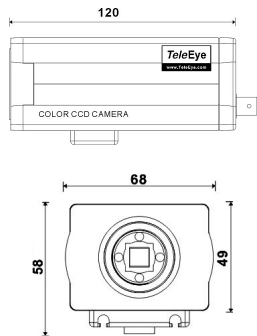

TeleEye CCD / Pinhole Cameras Dimensions (mm)

SF310 / SF332

SF360 / SF365 / SF370

SF0373F

SF031 / SF037

SF039M

TeleEye Lens

MODEL	TE358A	TE358AIR	TE2810A	TE550A	TE550AIR
		 IR (Infrared)			 IR (Infrared)
Focal Length	f = 3.5 ~ 8mm	f = 3.5 ~ 8mm	f = 2.8 ~ 10mm	f = 5 ~ 50mm	f = 5 ~ 50mm
View Angle (1/3")	35.4° ~ 80.7°	35.4° ~ 80.7°	28.3° ~ 93.7°	5.5° ~ 51.7°	5.5° ~ 51.7°
Iris	Auto	Auto	Auto	Auto	Auto
F/No	F/1.4	F/1.4	F/1.4	F/1.7	F/1.7
Dimension (mm)	49.5 (L) x 39 (W) x 45 (H)	45.8 (L) x 39 (W) x 45 (H)	60.3 (L) x 40 (W) x 46 (H)	66 (L) x 44.5 (W) x 50.8 (H)	66.2 (L) x 44.5 (W) x 50.8 (H)
Weight (g)	57	65	61	140	157