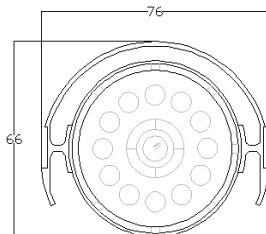

SF287 / SF287S