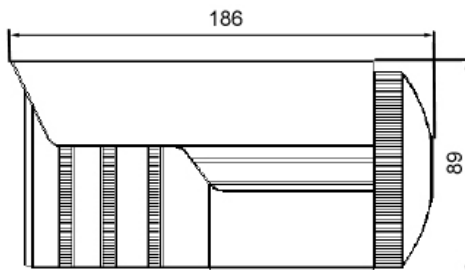

SF281 / SF281S

SF485

TeleEye Group

Signal Communications Limited

Units 202-203, 2/F, Laford Centre, 838 Lai Chi Kok Road, Kowloon, Hong Kong
International: (852) 2995 5996 Hong Kong: (852) 2995 5992 Fax: (852) 2995 5901
Email: info@TeleEye.com Web: www.TeleEye.com

TeleEye Europe Ltd.
Tel: (44) 1628 776061
Fax: (44) 1628 407399
Email: ukinfo@TeleEye.com

TeleEye (S) Pte Ltd.
Tel: (65) 6745-3921
Fax: (65) 6742-1965
Email: sales@TeleEye.com.sg

TeleEye Digital Technology (Shenzhen) Co., Ltd.
Tel: (86) 755-2671-2122
Fax: (86) 755-2671-2287
Email: info@TeleEye.com.cn

TeleEye Hrvatska
Tel: (385) 52-383-102
Fax: (385) 52-383-101
Email: info@TeleEye.hr

TeleEye Philippines Inc
Tel: (63) 2-3650897
Fax: (63) 2-3651446
Email: contact@TeleEye.com.ph

TeleEye (Mauritius) Ltd.
Tel: (230) 686 5238
Fax: (230) 698 2179
Email: info@TeleEye.com.mu

TeleEye (South Africa) (Pty) Ltd
Tel: (27) 11 557 9200
Fax: (27) 11 706 3847
Email: info@TeleEye.co.za

Companhia TeleEye (Macau) Limitada
Tel: (853) 2857 5933
Fax: (853) 2857 5911
Email: info@TeleEye.com.mo