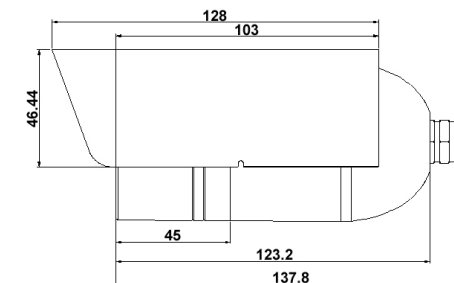

SF281 / SF281S

TeleEye Group

Signal Communications Limited

Units 202-203, 2/F, Laford Centre, 838 Lai Chi Kok Road, Kowloon, Hong Kong
International: (852) 2995 5996 Hong Kong: (852) 2995 5992 Fax: (852) 2995 5901
Email: info@TeleEye.com Web: www.TeleEye.com

TeleEye Europe Ltd.
Tel: (44) 1628 776061
Fax: (44) 1628 407399
Email: ukinfo@TeleEye.com

TeleEye (S) Pte Ltd.
Tel: (65) 6745-3921
Fax: (65) 6742-1965
Email: sales@TeleEye.com.sg

TeleEye Digital Technology (Shenzhen) Co., Ltd.
Tel: (86) 755-2671-2122
Fax: (86) 755-2671-2287
Email: info@TeleEye.com.cn

TeleEye Hrvatska
Tel: (385) 52-383-102
Fax: (385) 52-383-101
Email: info@TeleEye.hr

TeleEye Philippines Inc
Tel: (63) 2-3650897
Fax: (63) 2-3651446
Email: contact@TeleEye.com.ph

TeleEye (Mauritius) Ltd.
Tel: (230) 686 5238
Fax: (230) 698 2179
Email: info@TeleEye.com.mu

TeleEye (South Africa) (Pty) Ltd
Tel: (27) 11 557 9200
Fax: (27) 11 706 3847
Email: info@TeleEye.co.za

Companhia TeleEye (Macau) Limitada
Tel: (853) 2857 5933
Fax: (853) 2857 5911
Email: info@TeleEye.com.mo