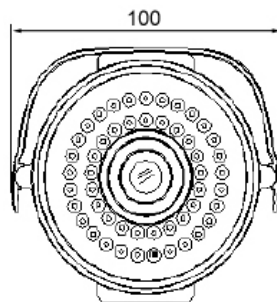

SF281 / SF281S

SF485

TeleEye Group

Signal Communications Limited

Units 202-203, 2/F, Laford Centre, 838 Lai Chi Kok Road, Kowloon, Hong Kong
International: (852) 2995 5996 Hong Kong: (852) 2995 5992 Fax: (852) 2995 5901
Email: info@TeleEye.com Web: www.TeleEye.com

TeleEye Europe Ltd.
Tel: (44) 1628 776061
Fax: (44) 1628 407399
Email: ukinfo@TeleEye.com

TeleEye (S) Pte Ltd.
Tel: (65) 6745-3921
Fax: (65) 6742-1965
Email: sales@TeleEye.com.sg

TeleEye Digital Technology (Shenzhen) Co., Ltd.
Tel: (86) 755-2671-2122
Fax: (86) 755-2671-2287
Email: info@TeleEye.com.cn

TeleEye Hrvatska
Tel: (385) 52-383-102
Fax: (385) 52-383-101
Email: info@TeleEye.hr

TeleEye Philippines Inc
Tel: (63) 2-3650897
Fax: (63) 2-3651446
Email: contact@TeleEye.com.ph

TeleEye (Mauritius) Ltd.
Tel: (230) 686 5238
Fax: (230) 698 2179
Email: info@TeleEye.com.mu

TeleEye (South Africa) (Pty) Ltd
Tel: (27) 11 557 9200
Fax: (27) 11 706 3847
Email: info@TeleEye.co.za

Companhia TeleEye (Macau) Limitada
Tel: (853) 2857 5933
Fax: (853) 2857 5911
Email: info@TeleEye.com.mo