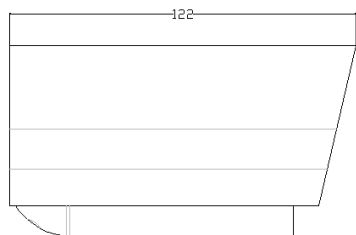

SF287 / SF287S