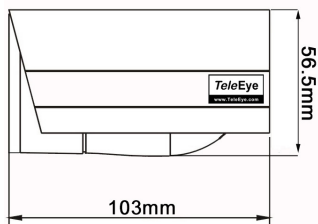

SF281 / SF281S