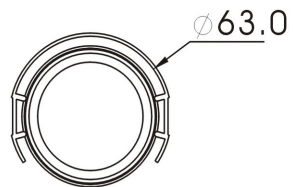

SF281 / SF281S