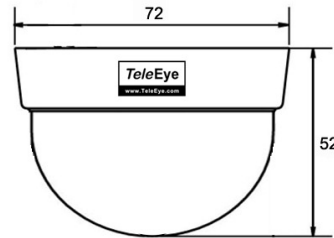

DF105 / DF108