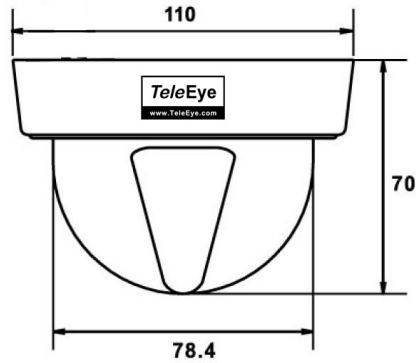

DF163 / DF167 / DF168

DF103 / DF103W