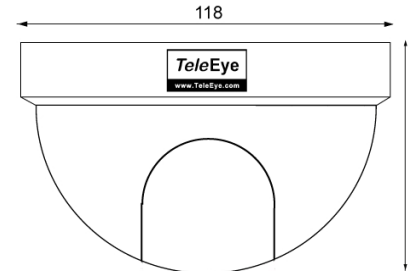

DF113S / DF117W / DF117S