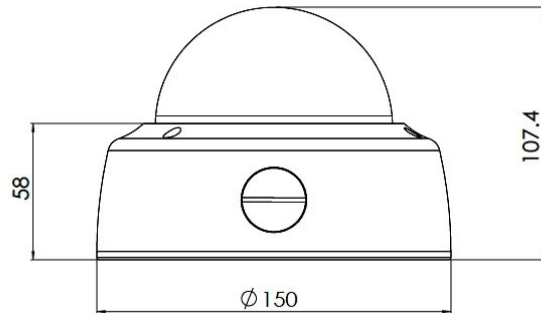

DF105 / DF108

DF113S / DF117W / DF117S

DF175

TeleEye Group

Signal Communications Limited

Units 202-203, 2/F, Laford Centre, 838 Lai Chi Kok Road, Kowloon, Hong Kong
International: (852) 2995 5996 Hong Kong: (852) 2995 5992 Fax: (852) 2995 5901
Email: info@TeleEye.com Web: www.TeleEye.com

TeleEye Europe Ltd.
4 Maidenhead Enterprise Centre, Cordwallis Street, Maidenhead, Berkshire SL6 7BE, United Kingdom
Tel: (44) 1628 776061 Fax: (44) 1628 407399 Email: info@TeleEye.co.uk

TeleEye (S) Pte Ltd.
10 UBI Crescent, #06-09 Lobby A UBI Techpark Singapore 408564
Tel: (65) 6745-3921 Fax: (65) 6742-1965 Email: sales@TeleEye.com.sg

TeleEye Digital Technology (Shenzhen) Co., Ltd.
Room A602, Shenzhen Virtual University Park, Shenzhen Hi-Tech Industrial Park, Shenzhen, China
Tel: (86) 755-2671-2122 Fax: (86) 755-2671-2287 Email: info@TeleEye.com.cn

TeleEye Hrvatska
Kranjčevićeva 16 52100 Pula, Croatia
Tel: (385) 52-383-102 Fax: (385) 52-383-101 Email: info@TeleEye.hr

TeleEye Philippines Inc
291-H Del Monte Avenue Quezon City Metro Manila, Philippines
Tel: (63) 2-3650897 Fax: (63) 2-3651446 Email: contact@TeleEye.com.ph

TeleEye (Mauritius) Ltd.
Lamberty Street, Vacoas – Mauritius
Tel: (230) 686 5238 Fax: (230) 698 2179 Email: info@TeleEye.com.mu

TeleEye (South Africa) (Pty) Ltd
Unit 4, No. 4 Homestead Avenue, Bryanston P O Box 2375, Saxonwold 2132 South Africa
Tel: (27) 11 557 9200 Fax: (27) 11 706 3847 Email: info@TeleEye.co.za

Companhia TeleEye (Macau) Limitada
D'Assumpção, n.º180, Edifício Tong Nam Ah Centro Comercial, 10.º andar J, em Macau
Tel: (853) 2857 5933 Fax: (853) 2857 5911 Email: info@TeleEye.com.mo