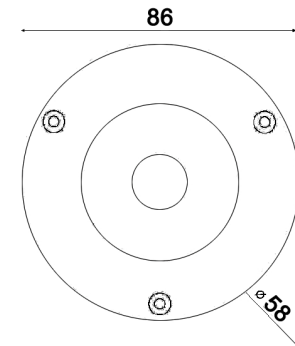

DF105 / DF108

DF113S / DF117W / DF117S

DF115

DF175

TeleEye Group

Signal Communications Limited

Units 202-203, 2/F, Laford Centre, 838 Lai Chi Kok Road, Kowloon, Hong Kong
International: (852) 2995 5996 Hong Kong: (852) 2995 5992 Fax: (852) 2995 5901
Email: info@TeleEye.com Web: www.TeleEye.com

TeleEye Europe Ltd.
4 Maidenhead Enterprise Centre, Cordwallis Street, Maidenhead, Berkshire SL6 7BE, United Kingdom
Tel: (44) 1628 776061 Fax: (44) 1628 407399 Email: info@TeleEye.co.uk

TeleEye (S) Pte Ltd.
10 UBI Crescent, #06-09 Lobby A UBI Techpark Singapore 408564
Tel: (65) 6745-3921 Fax: (65) 6742-1965 Email: sales@TeleEye.com.sg

TeleEye Digital Technology (Shenzhen) Co., Ltd.
Room A602, Shenzhen Virtual University Park, Shenzhen Hi-Tech Industrial Park, Shenzhen, China
Tel: (86) 755-2671-2122 Fax: (86) 755-2671-2287 Email: info@TeleEye.com.cn

TeleEye Hrvatska
Kranjčevićeva 16 52100 Pula, Croatia
Tel: (385) 52-383-102 Fax: (385) 52-383-101 Email: info@TeleEye.hr

TeleEye Philippines Inc
291-H Del Monte Avenue Quezon City Metro Manila, Philippines
Tel: (63) 2-3650897 Fax: (63) 2-3651446 Email: contact@TeleEye.com.ph

TeleEye (Mauritius) Ltd.
Lamberty Street, Vacoas – Mauritius
Tel: (230) 686 5238 Fax: (230) 698 2179 Email: info@TeleEye.com.mu

TeleEye (South Africa) (Pty) Ltd
Unit 4, No. 4 Homestead Avenue, Bryanston P O Box 2375, Saxonwold 2132 South Africa
Tel: (27) 11 557 9200 Fax: (27) 11 706 3847 Email: info@TeleEye.co.za

Companhia TeleEye (Macau) Limitada
D'Assumpção, n.º180, Edifício Tong Nam Ah Centro Comercial, 10.º andar J, em Macau
Tel: (853) 2857 5933 Fax: (853) 2857 5911 Email: info@TeleEye.com.mo