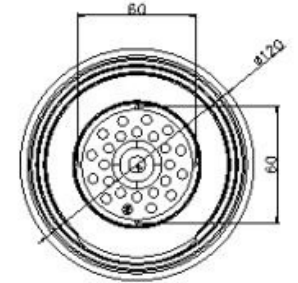

DF295

www.TeleEye.com

**TeleEye Group
Signal Communications Limited**

Units 202-203, 2/F, Laford Centre, 838 Lai Chi Kok Road, Kowloon, Hong Kong
International: (852) 2995 5996 Hong Kong: (852) 2995 5992 Fax: (852) 2995 5901
Email: info@TeleEye.com Web: www.TeleEye.com

TeleEye Europe Ltd.
4 Maidenhead Enterprise
Centre, Cordwallis Street,
Maidenhead,
Berkshire SL6 7BE,
United Kingdom
Tel: (44) 1628 776061
Fax: (44) 1628 407399
Email: info@TeleEye.co.uk

TeleEye (S) Pte Ltd.
10 UBI Crescent,
#06-09 Lobby A UBI Techpark
Singapore 408564
Tel: (65) 6745-3921
Fax: (65) 6742-1965
Email: sales@TeleEye.com.sg

**TeleEye Digital Technology
(Shenzhen) Co., Ltd.**
Room A602,
Shenzhen Virtual University Park,
Shenzhen Hi-Tech Industrial
Park,
Shenzhen, China
Tel: (86) 755-2671-2122
Fax: (86) 755-2671-2287
Email: info@TeleEye.com.cn

TeleEye Hrvatska
Kranjčevićeva 16
52100 Pula, Croatia
Tel: (385) 52-383-102
Fax: (385) 52-383-101
Email: info@TeleEye.hr

TeleEye Philippines Inc
291-H Del Monte Avenue
Quezon City
Metro Manila, Philippines
Tel: (63) 2-3650897
Fax: (63) 2-3651446
Email: contact@TeleEye.com.ph

TeleEye (Mauritius) Ltd.
Lamberty Street, Vacoas –
Mauritius
Tel: (230) 686 5238
Fax: (230) 698 2179
Email: info@TeleEye.com.mu

TeleEye (South Africa) (Pty) Ltd
Unit 4, No. 4 Homestead Avenue,
Bryanston
P O Box 2375, Saxonwold 2132
South Africa
Tel: (27) 11 557 9200
Fax: (27) 11 706 3847
Email: info@TeleEye.co.za

**Companhia TeleEye
(Macau) Limitada**
D'Assumpção, n°180,
Edifício Tong Nam Ah
Centro Comercial, 10°
andar J, em Macau
Tel: (853) 2857 5933
Fax: (853) 2857 5911
Email:
info@TeleEye.com.mo