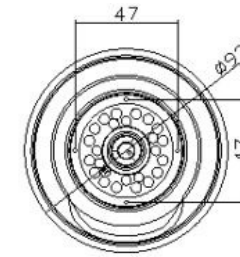

DF263 / DF267

DF292

www.TeleEye.com

**TeleEye Group
Signal Communications Limited**

Units 202-203, 2/F, Laford Centre, 838 Lai Chi Kok Road, Kowloon, Hong Kong
International: (852) 2995 5996 Hong Kong: (852) 2995 5992 Fax: (852) 2995 5901
Email: info@TeleEye.com Web: www.TeleEye.com

TeleEye Europe Ltd.
4 Maidenhead Enterprise
Centre, Cordwallis Street,
Maidenhead,
Berkshire SL6 7BE,
United Kingdom
Tel: (44) 1628 776061
Fax: (44) 1628 407399
Email: info@TeleEye.co.uk

TeleEye (S) Pte Ltd.
10 UBI Crescent,
#06-09 Lobby A UBI Techpark
Singapore 408564
Tel: (65) 6745-3921
Fax: (65) 6742-1965
Email: sales@TeleEye.com.sg

**TeleEye Digital Technology
(Shenzhen) Co., Ltd.**
Room A602,
Shenzhen Virtual University Park,
Shenzhen Hi-Tech Industrial
Park,
Shenzhen, China
Tel: (86) 755-2671-2122
Fax: (86) 755-2671-2287
Email: info@TeleEye.com.cn

TeleEye Hrvatska
Kranjčevićeva 16
52100 Pula, Croatia
Tel: (385) 52-383-102
Fax: (385) 52-383-101
Email: info@TeleEye.hr

TeleEye Philippines Inc
291-H Del Monte Avenue
Quezon City
Metro Manila, Philippines
Tel: (63) 2-3650897
Fax: (63) 2-3651446
Email: contact@TeleEye.com.ph

TeleEye (Mauritius) Ltd.
Lamberty Street, Vacoas –
Mauritius
Tel: (230) 686 5238
Fax: (230) 698 2179
Email: info@TeleEye.com.mu

TeleEye (South Africa) (Pty) Ltd
Unit 4, No. 4 Homestead Avenue,
Bryanston
P O Box 2375, Saxonwold 2132
South Africa
Tel: (27) 11 557 9200
Fax: (27) 11 706 3847
Email: info@TeleEye.co.za

**Companhia TeleEye
(Macau) Limitada**
D'Assumpção, n°180,
Edifício Tong Nam Ah
Centro Comercial, 10°
andar J, em Macau
Tel: (853) 2857 5933
Fax: (853) 2857 5911
Email:
info@TeleEye.com.mo