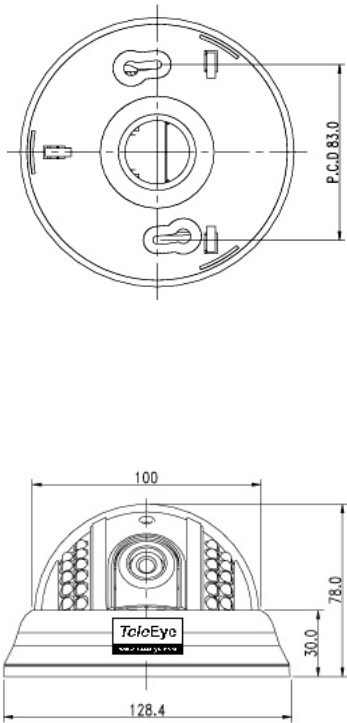

DF183 / DF187