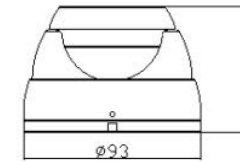

DF295

www.TeleEye.com

**TeleEye Group
Signal Communications Limited**

Units 202-203, 2/F, Laford Centre, 838 Lai Chi Kok Road, Kowloon, Hong Kong
International: (852) 2995 5996 Hong Kong: (852) 2995 5992 Fax: (852) 2995 5901
Email: info@TeleEye.com Web: www.TeleEye.com

TeleEye Europe Ltd.
4 Maidenhead Enterprise
Centre, Cordwallis Street,
Maidenhead,
Berkshire SL6 7BE,
United Kingdom
Tel: (44) 1628 776061
Fax: (44) 1628 407399
Email: info@TeleEye.co.uk

TeleEye (S) Pte Ltd.
10 UBI Crescent,
#06-09 Lobby A UBI Techpark
Singapore 408564
Tel: (65) 6745-3921
Fax: (65) 6742-1965
Email: sales@TeleEye.com.sg

**TeleEye Digital Technology
(Shenzhen) Co., Ltd.**
Room A602,
Shenzhen Virtual University Park,
Shenzhen Hi-Tech Industrial
Park,
Shenzhen, China
Tel: (86) 755-2671-2122
Fax: (86) 755-2671-2287
Email: info@TeleEye.com.cn

TeleEye Hrvatska
Kranjčevićeva 16
52100 Pula, Croatia
Tel: (385) 52-383-102
Fax: (385) 52-383-101
Email: info@TeleEye.hr

TeleEye Philippines Inc
291-H Del Monte Avenue
Quezon City
Metro Manila, Philippines
Tel: (63) 2-3650897
Fax: (63) 2-3651446
Email: contact@TeleEye.com.ph

TeleEye (Mauritius) Ltd.
Lamberty Street, Vacoas –
Mauritius
Tel: (230) 686 5238
Fax: (230) 698 2179
Email: info@TeleEye.com.mu

TeleEye (South Africa) (Pty) Ltd
Unit 4, No. 4 Homestead Avenue,
Bryanston
P O Box 2375, Saxonwold 2132
South Africa
Tel: (27) 11 557 9200
Fax: (27) 11 706 3847
Email: info@TeleEye.co.za

**Companhia TeleEye
(Macau) Limitada**
D'Assumpção, n°180,
Edifício Tong Nam Ah
Centro Comercial, 10°
andar J, em Macau
Tel: (853) 2857 5933
Fax: (853) 2857 5911
Email:
info@TeleEye.com.mo