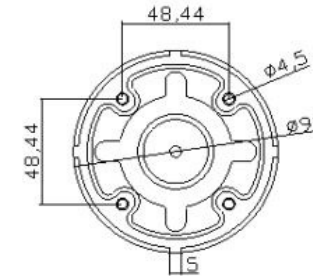

DF295

www.TeleEye.com

**TeleEye Group
Signal Communications Limited**

Units 202-203, 2/F, Laford Centre, 838 Lai Chi Kok Road, Kowloon, Hong Kong
International: (852) 2995 5996 Hong Kong: (852) 2995 5992 Fax: (852) 2995 5901
Email: info@TeleEye.com Web: www.TeleEye.com

TeleEye Europe Ltd.
4 Maidenhead Enterprise
Centre, Cordwallis Street,
Maidenhead,
Berkshire SL6 7BE,
United Kingdom
Tel: (44) 1628 776061
Fax: (44) 1628 407399
Email: info@TeleEye.co.uk

TeleEye (S) Pte Ltd.
10 UBI Crescent,
#06-09 Lobby A UBI Techpark
Singapore 408564
Tel: (65) 6745-3921
Fax: (65) 6742-1965
Email: sales@TeleEye.com.sg

**TeleEye Digital Technology
(Shenzhen) Co., Ltd.**
Room A602,
Shenzhen Virtual University Park,
Shenzhen Hi-Tech Industrial
Park,
Shenzhen, China
Tel: (86) 755-2671-2122
Fax: (86) 755-2671-2287
Email: info@TeleEye.com.cn

TeleEye Hrvatska
Kranjčevićeva 16
52100 Pula, Croatia
Tel: (385) 52-383-102
Fax: (385) 52-383-101
Email: info@TeleEye.hr

TeleEye Philippines Inc
291-H Del Monte Avenue
Quezon City
Metro Manila, Philippines
Tel: (63) 2-3650897
Fax: (63) 2-3651446
Email: contact@TeleEye.com.ph

TeleEye (Mauritius) Ltd.
Lamberty Street, Vacoas –
Mauritius
Tel: (230) 686 5238
Fax: (230) 698 2179
Email: info@TeleEye.com.mu

TeleEye (South Africa) (Pty) Ltd
Unit 4, No. 4 Homestead Avenue,
Bryanston
P O Box 2375, Saxonwold 2132
South Africa
Tel: (27) 11 557 9200
Fax: (27) 11 706 3847
Email: info@TeleEye.co.za

**Companhia TeleEye
(Macau) Limitada**
D'Assumpção, n°180,
Edifício Tong Nam Ah
Centro Comercial, 10°
andar J, em Macau
Tel: (853) 2857 5933
Fax: (853) 2857 5911
Email:
info@TeleEye.com.mo