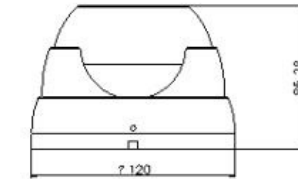

DF295

www.TeleEye.com

**TeleEye Group
Signal Communications Limited**

Units 202-203, 2/F, Laford Centre, 838 Lai Chi Kok Road, Kowloon, Hong Kong
International: (852) 2995 5996 Hong Kong: (852) 2995 5992 Fax: (852) 2995 5901
Email: info@TeleEye.com Web: www.TeleEye.com

TeleEye Europe Ltd.
4 Maidenhead Enterprise
Centre, Cordwallis Street,
Maidenhead,
Berkshire SL6 7BE,
United Kingdom
Tel: (44) 1628 776061
Fax: (44) 1628 407399
Email: info@TeleEye.co.uk

TeleEye (S) Pte Ltd.
10 UBI Crescent,
#06-09 Lobby A UBI Techpark
Singapore 408564
Tel: (65) 6745-3921
Fax: (65) 6742-1965
Email: sales@TeleEye.com.sg

**TeleEye Digital Technology
(Shenzhen) Co., Ltd.**
Room A602,
Shenzhen Virtual University Park,
Shenzhen Hi-Tech Industrial
Park,
Shenzhen, China
Tel: (86) 755-2671-2122
Fax: (86) 755-2671-2287
Email: info@TeleEye.com.cn

TeleEye Hrvatska
Kranjčevićeva 16
52100 Pula, Croatia
Tel: (385) 52-383-102
Fax: (385) 52-383-101
Email: info@TeleEye.hr

TeleEye Philippines Inc
291-H Del Monte Avenue
Quezon City
Metro Manila, Philippines
Tel: (63) 2-3650897
Fax: (63) 2-3651446
Email: contact@TeleEye.com.ph

TeleEye (Mauritius) Ltd.
Lamberty Street, Vacoas –
Mauritius
Tel: (230) 686 5238
Fax: (230) 698 2179
Email: info@TeleEye.com.mu

TeleEye (South Africa) (Pty) Ltd
Unit 4, No. 4 Homestead Avenue,
Bryanston
P O Box 2375, Saxonwold 2132
South Africa
Tel: (27) 11 557 9200
Fax: (27) 11 706 3847
Email: info@TeleEye.co.za

**Companhia TeleEye
(Macau) Limitada**
D'Assumpção, n°180,
Edifício Tong Nam Ah
Centro Comercial, 10°
andar J, em Macau
Tel: (853) 2857 5933
Fax: (853) 2857 5911
Email:
info@TeleEye.com.mo