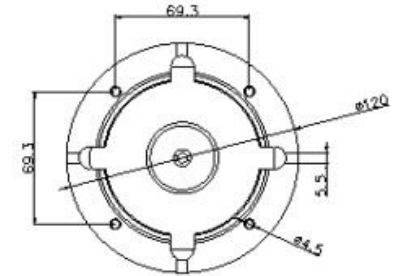

DF295

www.TeleEye.com

**TeleEye Group
Signal Communications Limited**

Units 202-203, 2/F, Laford Centre, 838 Lai Chi Kok Road, Kowloon, Hong Kong
International: (852) 2995 5996 Hong Kong: (852) 2995 5992 Fax: (852) 2995 5901
Email: info@TeleEye.com Web: www.TeleEye.com

TeleEye Europe Ltd.
4 Maidenhead Enterprise
Centre, Cordwallis Street,
Maidenhead,
Berkshire SL6 7BE,
United Kingdom
Tel: (44) 1628 776061
Fax: (44) 1628 407399
Email: info@TeleEye.co.uk

TeleEye (S) Pte Ltd.
10 UBI Crescent,
#06-09 Lobby A UBI Techpark
Singapore 408564
Tel: (65) 6745-3921
Fax: (65) 6742-1965
Email: sales@TeleEye.com.sg

**TeleEye Digital Technology
(Shenzhen) Co., Ltd.**
Room A602,
Shenzhen Virtual University Park,
Shenzhen Hi-Tech Industrial
Park,
Shenzhen, China
Tel: (86) 755-2671-2122
Fax: (86) 755-2671-2287
Email: info@TeleEye.com.cn

TeleEye Hrvatska
Kranjčevićeva 16
52100 Pula, Croatia
Tel: (385) 52-383-102
Fax: (385) 52-383-101
Email: info@TeleEye.hr

TeleEye Philippines Inc
291-H Del Monte Avenue
Quezon City
Metro Manila, Philippines
Tel: (63) 2-3650897
Fax: (63) 2-3651446
Email: contact@TeleEye.com.ph

TeleEye (Mauritius) Ltd.
Lamberty Street, Vacoas –
Mauritius
Tel: (230) 686 5238
Fax: (230) 698 2179
Email: info@TeleEye.com.mu

TeleEye (South Africa) (Pty) Ltd
Unit 4, No. 4 Homestead Avenue,
Bryanston
P O Box 2375, Saxonwold 2132
South Africa
Tel: (27) 11 557 9200
Fax: (27) 11 706 3847
Email: info@TeleEye.co.za

**Companhia TeleEye
(Macau) Limitada**
D'Assumpção, n°180,
Edifício Tong Nam Ah
Centro Comercial, 10°
andar J, em Macau
Tel: (853) 2857 5933
Fax: (853) 2857 5911
Email:
info@TeleEye.com.mo