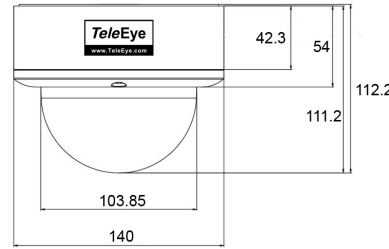

DF263 / DF267

DF288

www.TeleEye.com

**TeleEye Group
Signal Communications Limited**

Units 202-203, 2/F, Laford Centre, 838 Lai Chi Kok Road, Kowloon, Hong Kong
International: (852) 2995 5996 Hong Kong: (852) 2995 5992 Fax: (852) 2995 5901
Email: info@TeleEye.com Web: www.TeleEye.com

TeleEye Europe Ltd.
4 Maidenhead Enterprise
Centre, Cordwallis Street,
Maidenhead,
Berkshire SL6 7BE,
United Kingdom
Tel: (44) 1628 776061
Fax: (44) 1628 407399
Email: info@TeleEye.co.uk

TeleEye (S) Pte Ltd.
10 UBI Crescent,
#06-09 Lobby A UBI Techpark
Singapore 408564
Tel: (65) 6745-3921
Fax: (65) 6742-1965
Email: sales@TeleEye.com.sg

**TeleEye Digital Technology
(Shenzhen) Co., Ltd.**
Room A602,
Shenzhen Virtual University Park,
Shenzhen Hi-Tech Industrial
Park,
Shenzhen, China
Tel: (86) 755-2671-2122
Fax: (86) 755-2671-2287
Email: info@TeleEye.com.cn

TeleEye Hrvatska
Kranjčevićeva 16
52100 Pula, Croatia
Tel: (385) 52-383-102
Fax: (385) 52-383-101
Email: info@TeleEye.hr

TeleEye Philippines Inc
291-H Del Monte Avenue
Quezon City
Metro Manila, Philippines
Tel: (63) 2-3650897
Fax: (63) 2-3651446
Email: contact@TeleEye.com.ph

TeleEye (Mauritius) Ltd.
Lamberty Street, Vacoas –
Mauritius
Tel: (230) 686 5238
Fax: (230) 698 2179
Email: info@TeleEye.com.mu

TeleEye (South Africa) (Pty) Ltd
Unit 4, No. 4 Homestead Avenue,
Bryanston
P O Box 2375, Saxonwold 2132
South Africa
Tel: (27) 11 557 9200
Fax: (27) 11 706 3847
Email: info@TeleEye.co.za

**Companhia TeleEye
(Macau) Limitada**
D'Assumpção, n°180,
Edifício Tong Nam Ah
Centro Comercial, 10°
andar J, em Macau
Tel: (853) 2857 5933
Fax: (853) 2857 5911
Email:
info@TeleEye.com.mo