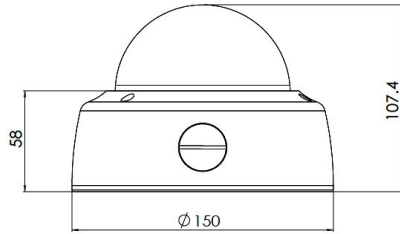

DF263 / DF267