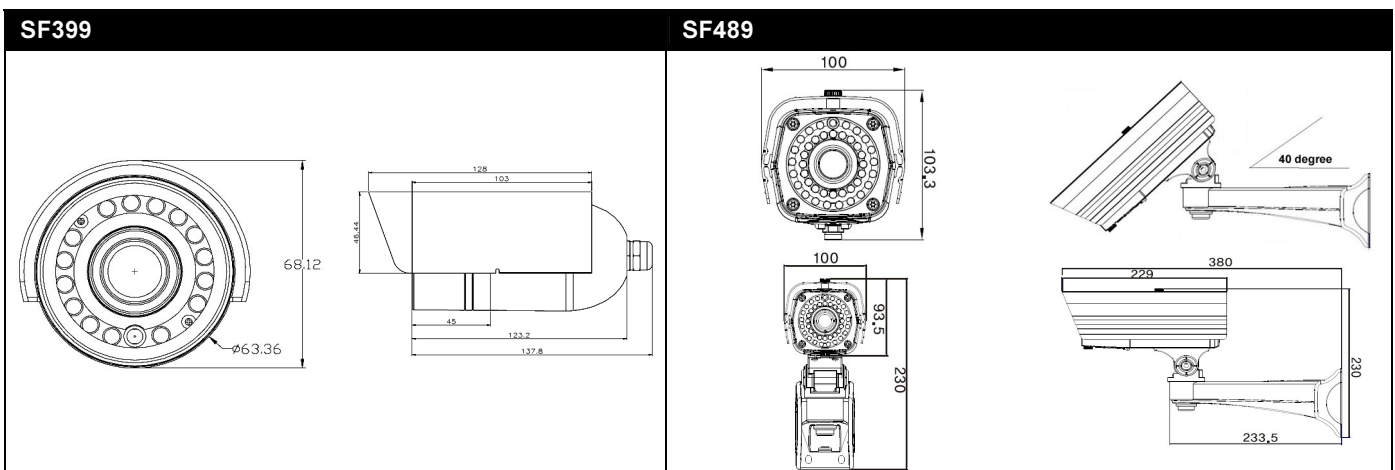

MODEL	SF399 Outdoor Day / Night IR Camera	SF489 Outdoor Long Range IR Camera
Pick Up Device	1/3" interline transfer CCD	1/3" interline transfer CCD
Horizontal Resolution	540 TVL	480 TVL
Auto Iris Lens	DC	DC
Lens	Aspherical IR lens: 2.9mm ~ 10mm	Aspherical IR lens: 9mm ~ 22mm
View Angle (Horizontal)	28°~ 88°	16.2°~ 40.6°
IR LED / Effective Range	15 infrared LEDs / ~20m (Auto-switching IR filter)	40 infrared LEDs / 40-50m (Auto-switching IR filter)
Min. Illumination	0.13 Lux / F1.3 (IR OFF) 0.0 Lux (IR ON & IR filter removed)	0.01 Lux / F1.2 (IR OFF) 0.0 Lux (IR ON & IR filter removed)
Weather Proof Standard	IP67	IP66
Electronic Shutter	1/50 (1/60) sec	1/50 (1/60) sec
Electronic Shutter Control	On / Off switchable	On / Off switchable
Back Light Compensation	On / Off switchable	On / Off switchable
S/N Ratio	More than 48dB (AGC off)	More than 45dB (AGC off)
White Balance	Auto / Push selectable	Auto / Push selectable
Video Output	1.0 Vp-p, 75Ω	1.0 Vp-p, 75Ω
Auto Gain Control	On / Off switchable	Yes
Power Source	DC12V / 200mA (IR OFF) 500mA (IR ON)	DC 12V / AC 24V
Operating Temperature	-10°C ~ +50°C	-10°C ~ +50°C
Net Weight (g)	500	2000

TeleEye Group
Hong Kong (Head Office)
Signal Communications Limited

Units 202-3, 2/F, Laford Centre, 838 Lai Chi Kok Road, Kowloon, Hong Kong
International: (852) 2995 5996
Fax: (852) 2995 5901
Hong Kong: (852) 2995 5992
Email: info@TeleEye.com

China Tel: (86) 755 2671 2122 Email: info@TeleEye.com.cn
Singapore Tel: (65) 6745 3921 Email: sales@TeleEye.com.sg
U.K. Tel: (44) 1628 776061 Email: ukinfo@TeleEye.com
Croatia Tel: (385) 52383101 Email: info@TeleEye.com.hr

Philippines Tel: (632) 3650897 Email: contact@TeleEye.com.ph
Mauritius Tel: (230) 686 5238 Email: info@TeleEye.com.mu
South Africa Tel: (27) 11 557 9200 Email: info@TeleEye.co.za